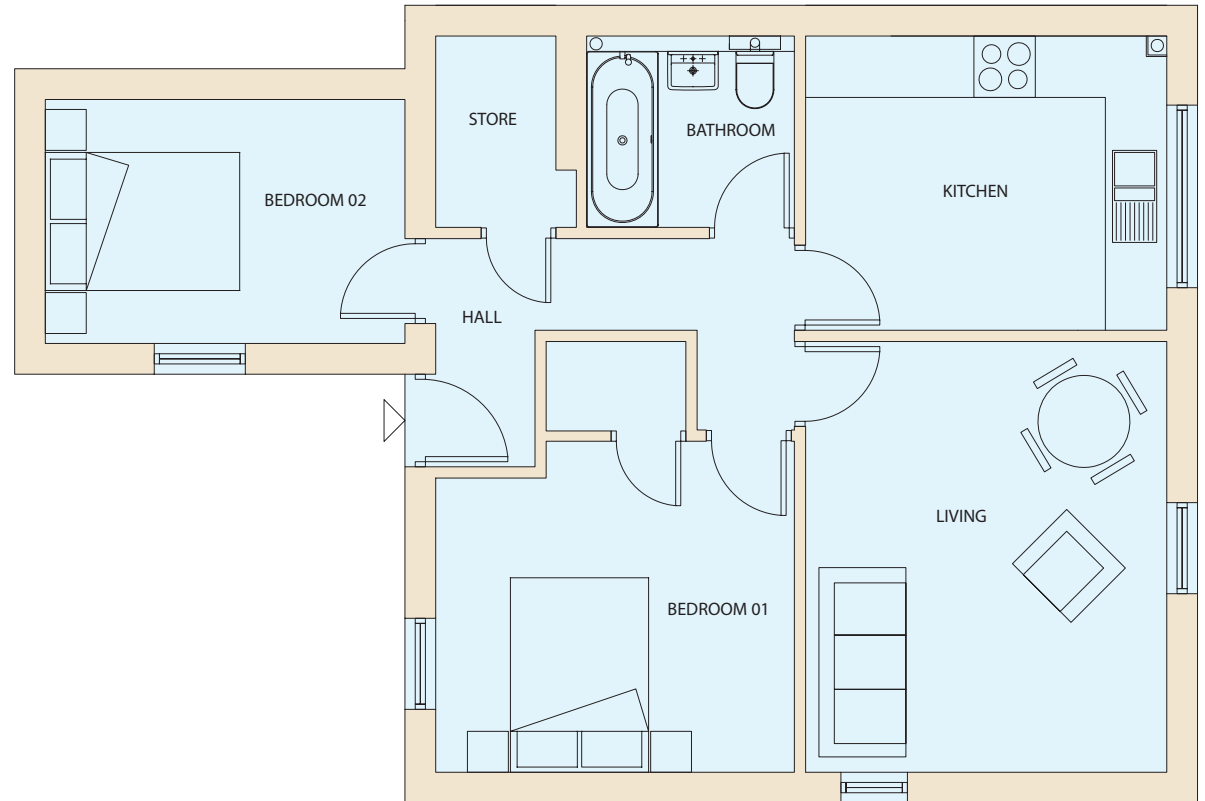

## TWO BEDROOM APT | TYPE A.

**Living Room:** 4.2m x 3.5m

**Kitchen:** 2.8m x 3.5m

**Bedroom 01:** 3.2m x 3.5m

**Wardrobe:** 1.0m x 1.2m

**Bedroom 02:** 2.3m x 3.5m

**Bathroom:** 1.8m x 2.0m

**Storage:** 1.8m x 1.6m

## TWO BEDROOM APT | TYPE B.

**Kitchen/Living/Dining:** 5.0m x 3.5m

**Bedroom 01:** 4.2m x 2.5m

**Bedroom 02:** 2.0m x 4.5m

**Bathroom:** 1.8m x 2.0m

**Storage:** 1.8m x 1.6m