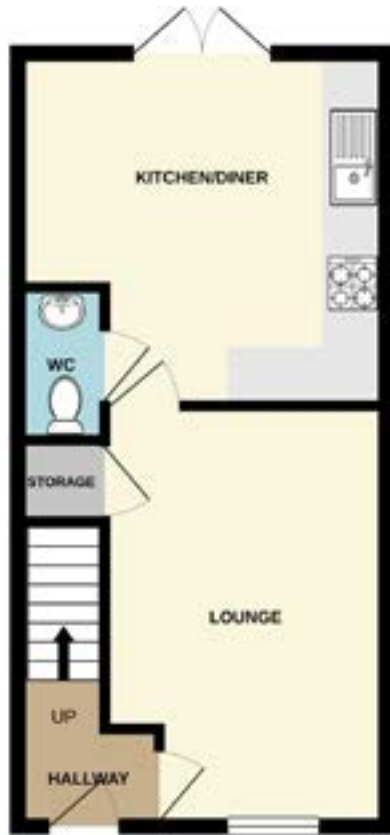

Scholars View | Hetton-le-hole

4 bedroom town house | Type A | 979 sq.ft. | 91 sq.m. approx

GROUND FLOOR
370 sq.ft. / 34 sq.m. approx

FIRST FLOOR
370 sq.ft. / 34 sq.m. approx

SECOND FLOOR
370 sq.ft. / 34 sq.m. approx