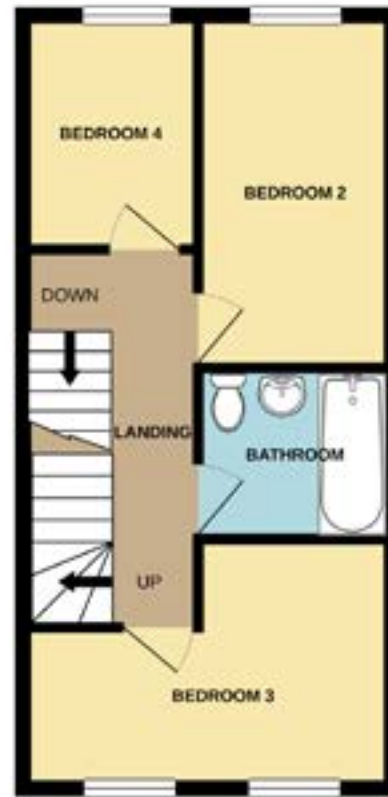

Scholars View | Hetton-le-hole

4 bedroom town house | Type A | 979 sq.ft. | 91 sq.m. approx

GROUND FLOOR
370 sq.ft. / 34 sq.m. approx

FIRST FLOOR
370 sq.ft. / 34 sq.m. approx

SECOND FLOOR
370 sq.ft. / 34 sq.m. approx