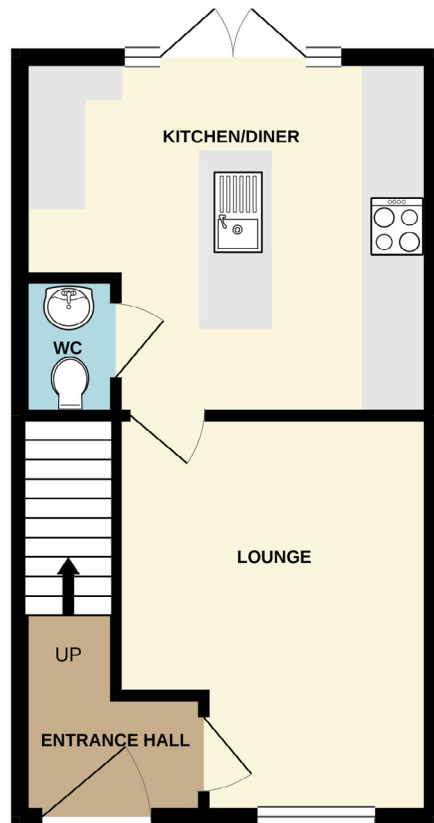

Skye Edge | Sheffield

3 bedroom town house | Type A | 921 sq.ft. | 86 sq.m. approx

GROUND FLOOR

FIRST FLOOR

SECOND FLOOR

placefirst

If you're interested in a new home at Skye Edge, please call: 0330 058 1905
Alternatively, email us at: skyeedge@placefirst.co.uk or visit www.placefirst.co.uk/skyeedge