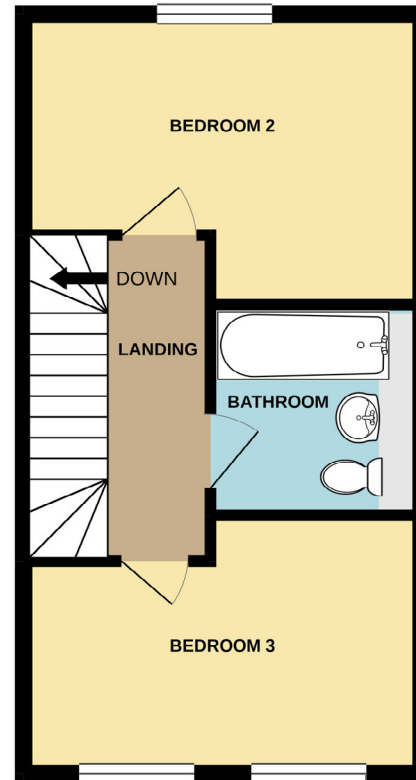

Skye Edge | Sheffield

3 bedroom town house | Type A | 921 sq.ft. | 86 sq.m. approx

GROUND FLOOR

FIRST FLOOR

SECOND FLOOR

placefirst

If you're interested in a new home at Skye Edge, please call: 0330 058 1905
Alternatively, email us at: skyeedge@placefirst.co.uk or visit www.placefirst.co.uk/skyeedge