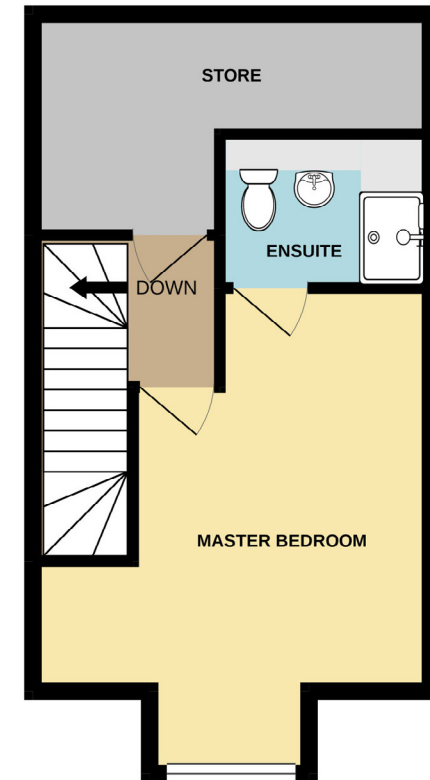

Skye Edge | Sheffield

3 bedroom town house | Type A | 921 sq.ft. | 86 sq.m. approx

GROUND FLOOR

FIRST FLOOR

SECOND FLOOR

placefirst

If you're interested in a new home at Skye Edge, please call: 0330 058 1905
Alternatively, email us at: skyeedge@placefirst.co.uk or visit www.placefirst.co.uk/skyeedge