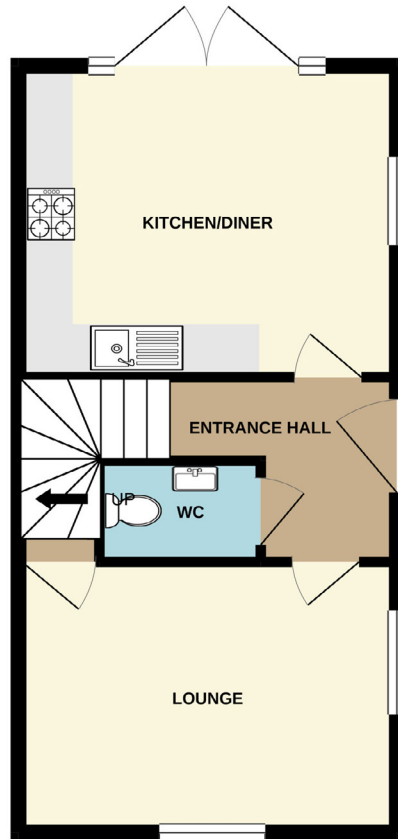

Skye Edge | Sheffield

4 bedroom town house | Type C | 1079 sq.ft. | 100 sq.m. approx

GROUND FLOOR

FIRST FLOOR

SECOND FLOOR

placefirst

If you're interested in a new home at Skye Edge, please call: 0330 058 1905
Alternatively, email us at: skyeedge@placefirst.co.uk or visit www.placefirst.co.uk/skyeedge