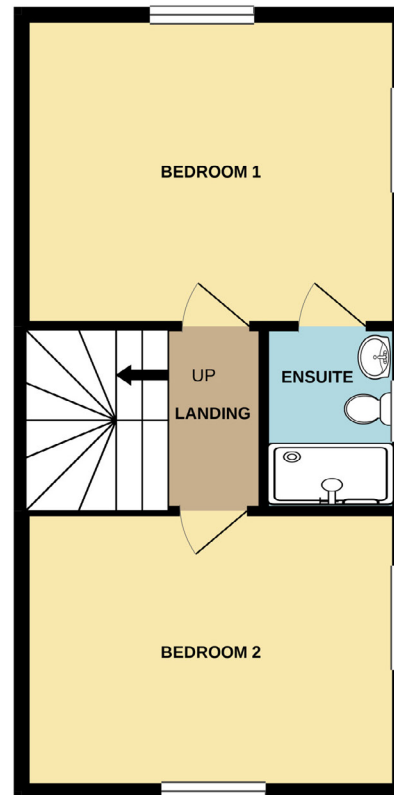

Skye Edge | Sheffield

4 bedroom town house | Type C | 1079 sq.ft. | 100 sq.m. approx

GROUND FLOOR

FIRST FLOOR

SECOND FLOOR

placefirst

If you're interested in a new home at Skye Edge, please call: 0330 058 1905
Alternatively, email us at: skyeedge@placefirst.co.uk or visit www.placefirst.co.uk/skyeedge