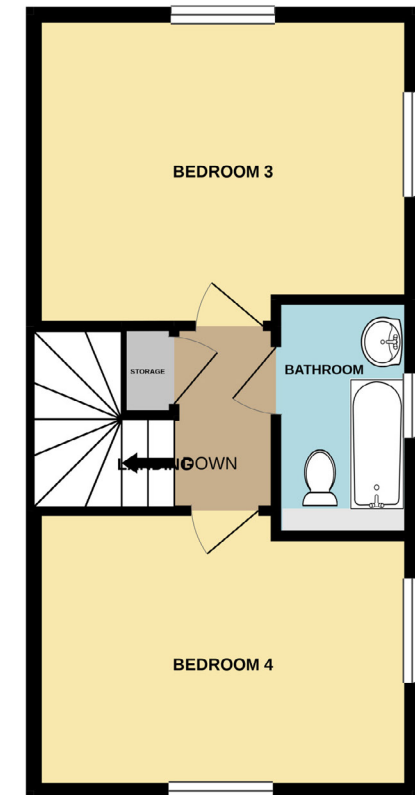

Skye Edge | Sheffield

4 bedroom town house | Type C | 1079 sq.ft. | 100 sq.m. approx

GROUND FLOOR

FIRST FLOOR

SECOND FLOOR

placefirst

If you're interested in a new home at Skye Edge, please call: 0330 058 1905
Alternatively, email us at: skyeedge@placefirst.co.uk or visit www.placefirst.co.uk/skyeedge