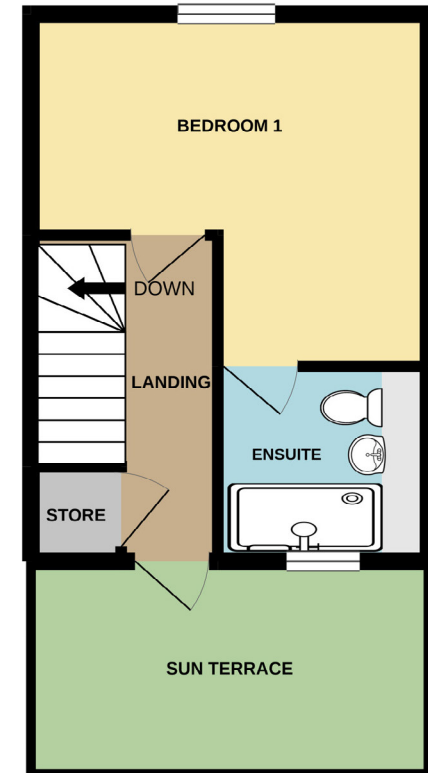

Skye Edge | Sheffield

3 bedroom town house | Type E | 931 sq.ft. | 86 sq.m. approx

GROUND FLOOR

FIRST FLOOR

SECOND FLOOR

placefirst

If you're interested in a new home at Skye Edge, please call: 0330 058 1905
Alternatively, email us at: skyeedge@placefirst.co.uk or visit www.placefirst.co.uk/skyeedge