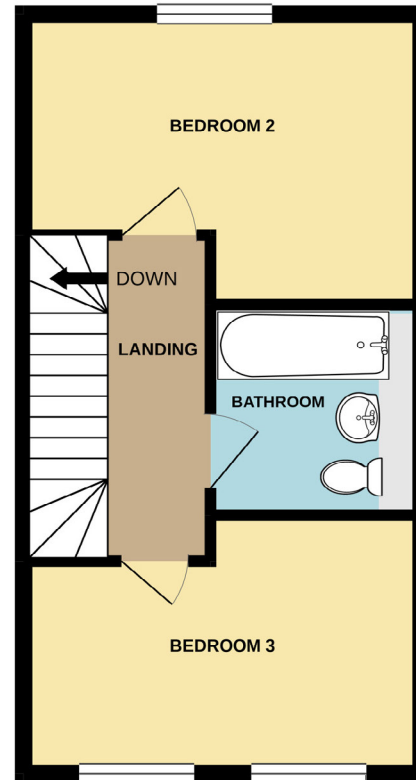

Skye Edge | Sheffield

3 bedroom town house | Type E | 931 sq.ft. | 86 sq.m. approx

GROUND FLOOR

FIRST FLOOR

SECOND FLOOR

placefirst

If you're interested in a new home at Skye Edge, please call: 0330 058 1905
Alternatively, email us at: skyeedge@placefirst.co.uk or visit www.placefirst.co.uk/skyeedge