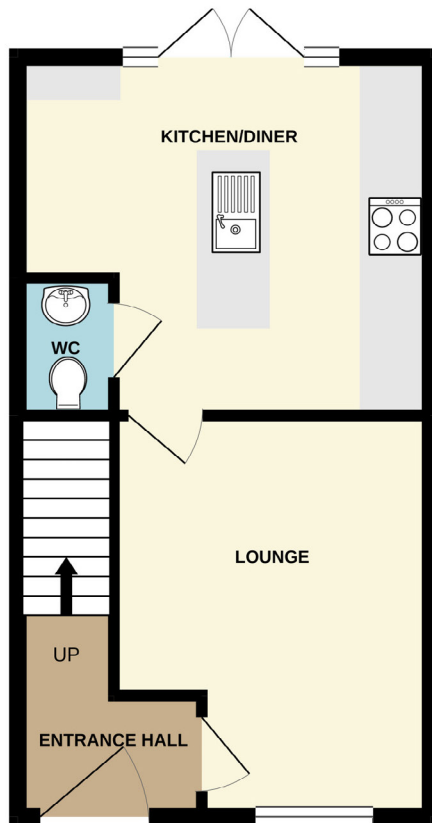

Skye Edge | Sheffield

3 bedroom town house | Type E | 931 sq.ft. | 86 sq.m. approx

GROUND FLOOR

FIRST FLOOR

SECOND FLOOR

placefirst

If you're interested in a new home at Skye Edge, please call: 0330 058 1905
Alternatively, email us at: skyeedge@placefirst.co.uk or visit www.placefirst.co.uk/skyeedge