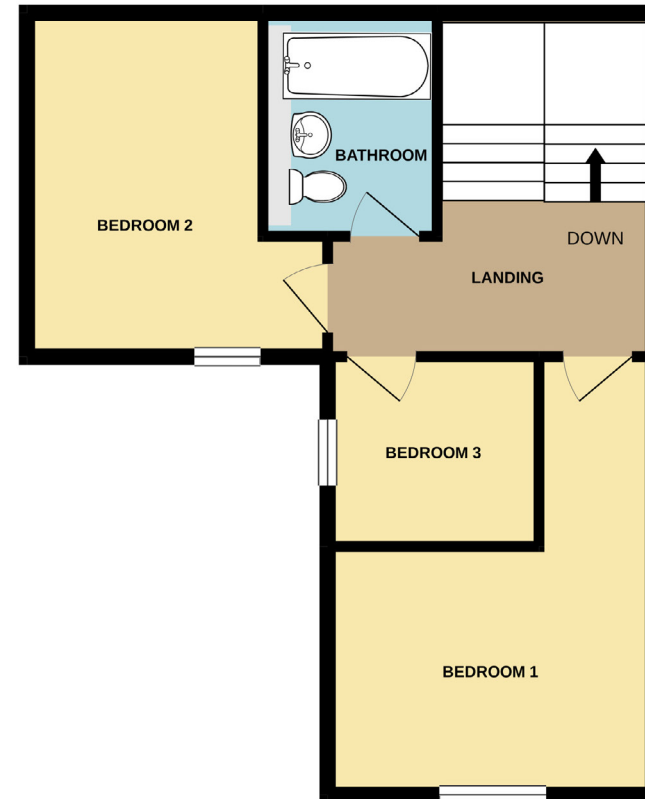

Skye Edge | Sheffield

3 bedroom town house | Type F1 | 821 sq.ft. | 76 sq.m. approx

GROUND FLOOR

FIRST FLOOR

placefirst

If you're interested in a new home at Skye Edge, please call: 0330 058 1905
Alternatively, email us at: skyeedge@placefirst.co.uk or visit www.placefirst.co.uk/skyeedge