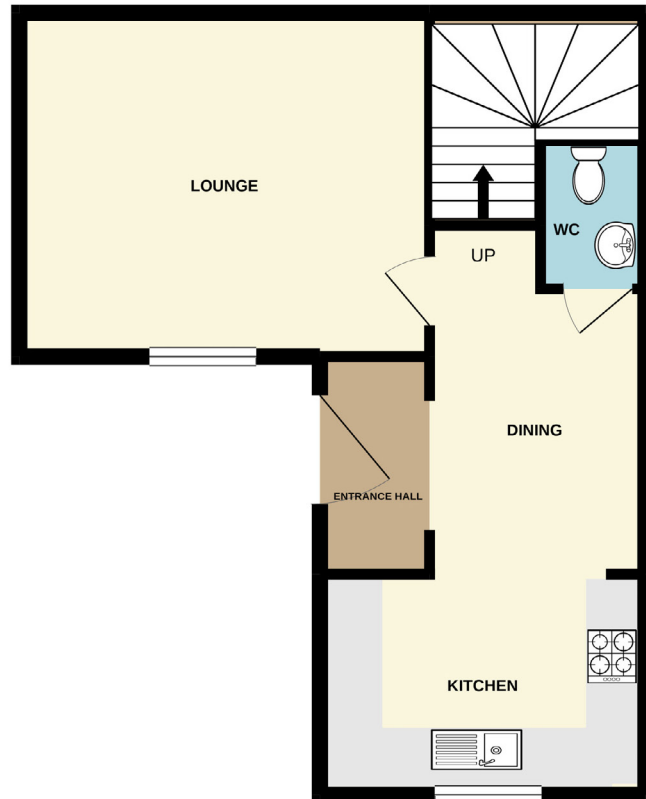

Skye Edge | Sheffield

3 bedroom town house | Type F1 | 821 sq.ft. | 76 sq.m. approx

GROUND FLOOR

FIRST FLOOR

placefirst

If you're interested in a new home at Skye Edge, please call: 0330 058 1905
Alternatively, email us at: skyeedge@placefirst.co.uk or visit www.placefirst.co.uk/skyeedge