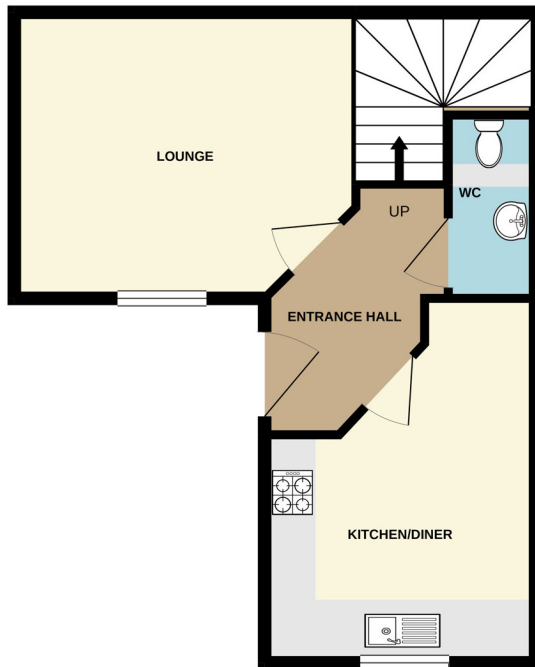

# Skye Edge | Sheffield

4 bedroom town house | Type G1 | 1058 sq.ft. | 98 sq.m. approx

GROUND FLOOR

FIRST FLOOR

SECOND FLOOR

placefirst

If you're interested in a new home at Skye Edge, please call: 0330 058 1905  
Alternatively, email us at: [skyeedge@placefirst.co.uk](mailto:skyeedge@placefirst.co.uk) or visit [www.placefirst.co.uk/skyeedge](http://www.placefirst.co.uk/skyeedge)