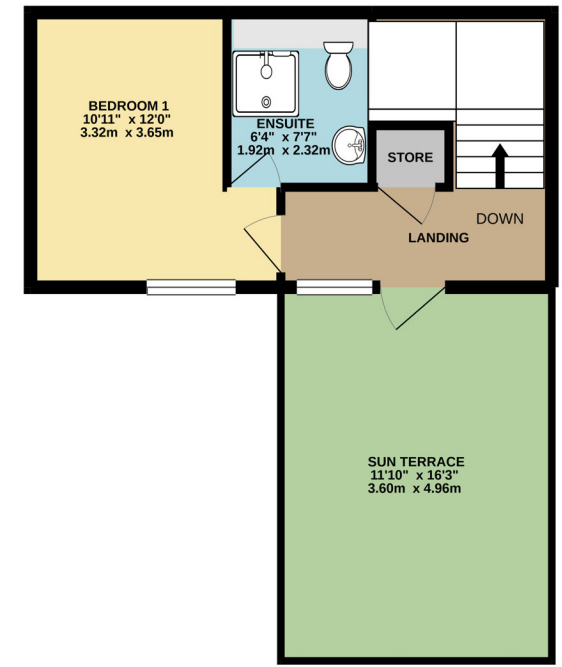

# Skye Edge | Sheffield

4 bedroom town house | Type G1 | 1058 sq.ft. | 98 sq.m. approx

GROUND FLOOR

FIRST FLOOR

SECOND FLOOR

placefirst

If you're interested in a new home at Skye Edge, please call: 0330 058 1905  
Alternatively, email us at: [skyeedge@placefirst.co.uk](mailto:skyeedge@placefirst.co.uk) or visit [www.placefirst.co.uk/skyeedge](http://www.placefirst.co.uk/skyeedge)