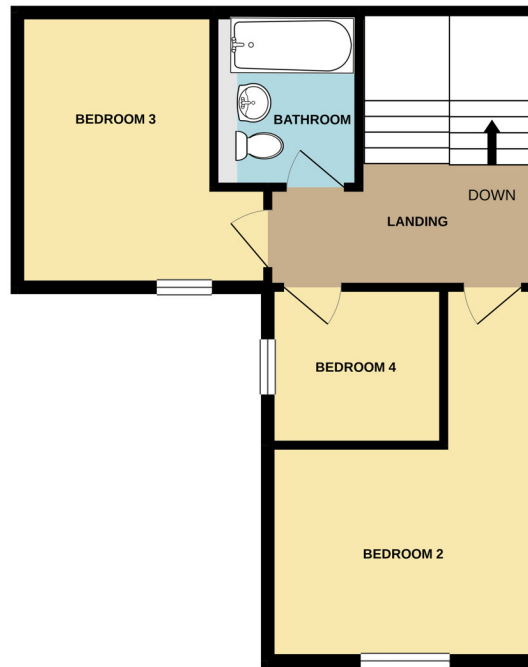

# Skye Edge | Sheffield

4 bedroom town house | Type G1 | 1058 sq.ft. | 98 sq.m. approx

GROUND FLOOR

FIRST FLOOR

SECOND FLOOR

placefirst

If you're interested in a new home at Skye Edge, please call: 0330 058 1905  
Alternatively, email us at: [skyeedge@placefirst.co.uk](mailto:skyeedge@placefirst.co.uk) or visit [www.placefirst.co.uk/skyeedge](http://www.placefirst.co.uk/skyeedge)