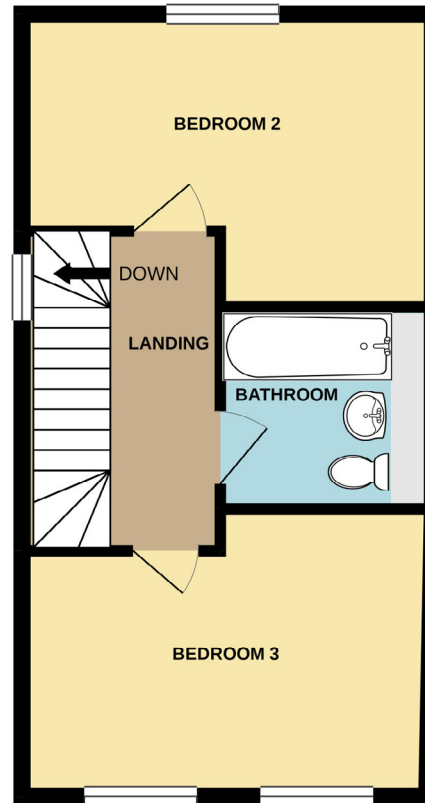

# Skye Edge | Sheffield

4 bedroom town house | Type H | 1079 sq.ft. | 100 sq.m. approx

GROUND FLOOR

FIRST FLOOR

SECOND FLOOR

placefirst

If you're interested in a new home at Skye Edge, please call: 0330 058 1905  
Alternatively, email us at: [skyeedge@placefirst.co.uk](mailto:skyeedge@placefirst.co.uk) or visit [www.placefirst.co.uk/skyeedge](http://www.placefirst.co.uk/skyeedge)