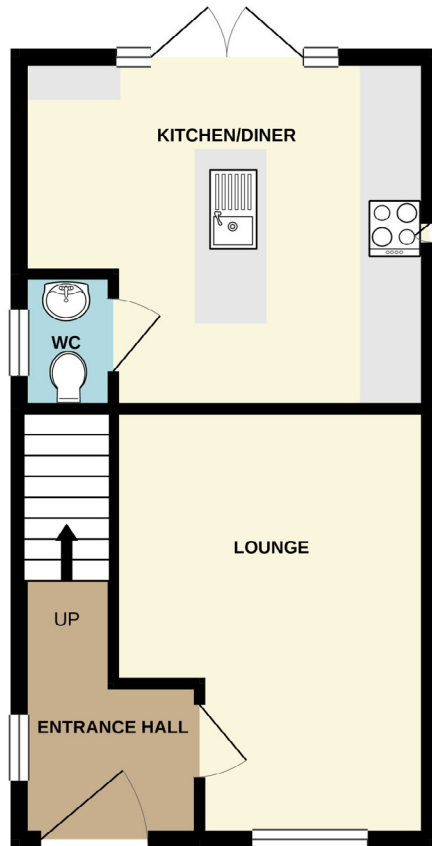

# Skye Edge | Sheffield

4 bedroom town house | Type H | 1079 sq.ft. | 100 sq.m. approx

GROUND FLOOR

FIRST FLOOR

SECOND FLOOR

placefirst

If you're interested in a new home at Skye Edge, please call: 0330 058 1905  
Alternatively, email us at: [skyeedge@placefirst.co.uk](mailto:skyeedge@placefirst.co.uk) or visit [www.placefirst.co.uk/skyeedge](http://www.placefirst.co.uk/skyeedge)