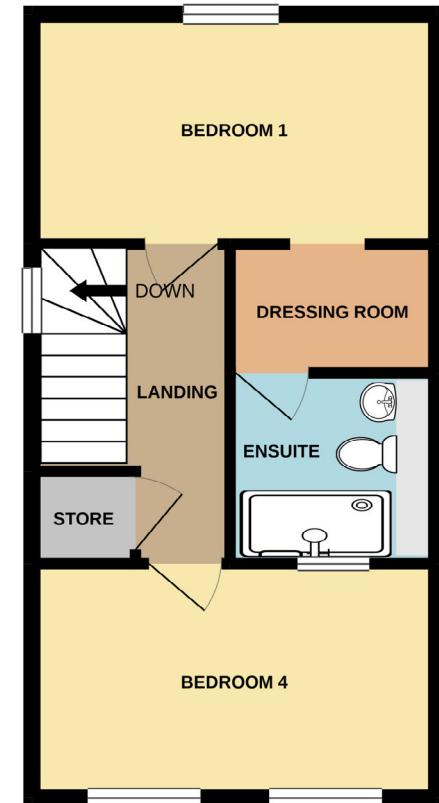

# Skye Edge | Sheffield

4 bedroom town house | Type H | 1079 sq.ft. | 100 sq.m. approx

GROUND FLOOR

FIRST FLOOR

SECOND FLOOR

placefirst

If you're interested in a new home at Skye Edge, please call: 0330 058 1905  
Alternatively, email us at: [skyeedge@placefirst.co.uk](mailto:skyeedge@placefirst.co.uk) or visit [www.placefirst.co.uk/skyeedge](http://www.placefirst.co.uk/skyeedge)